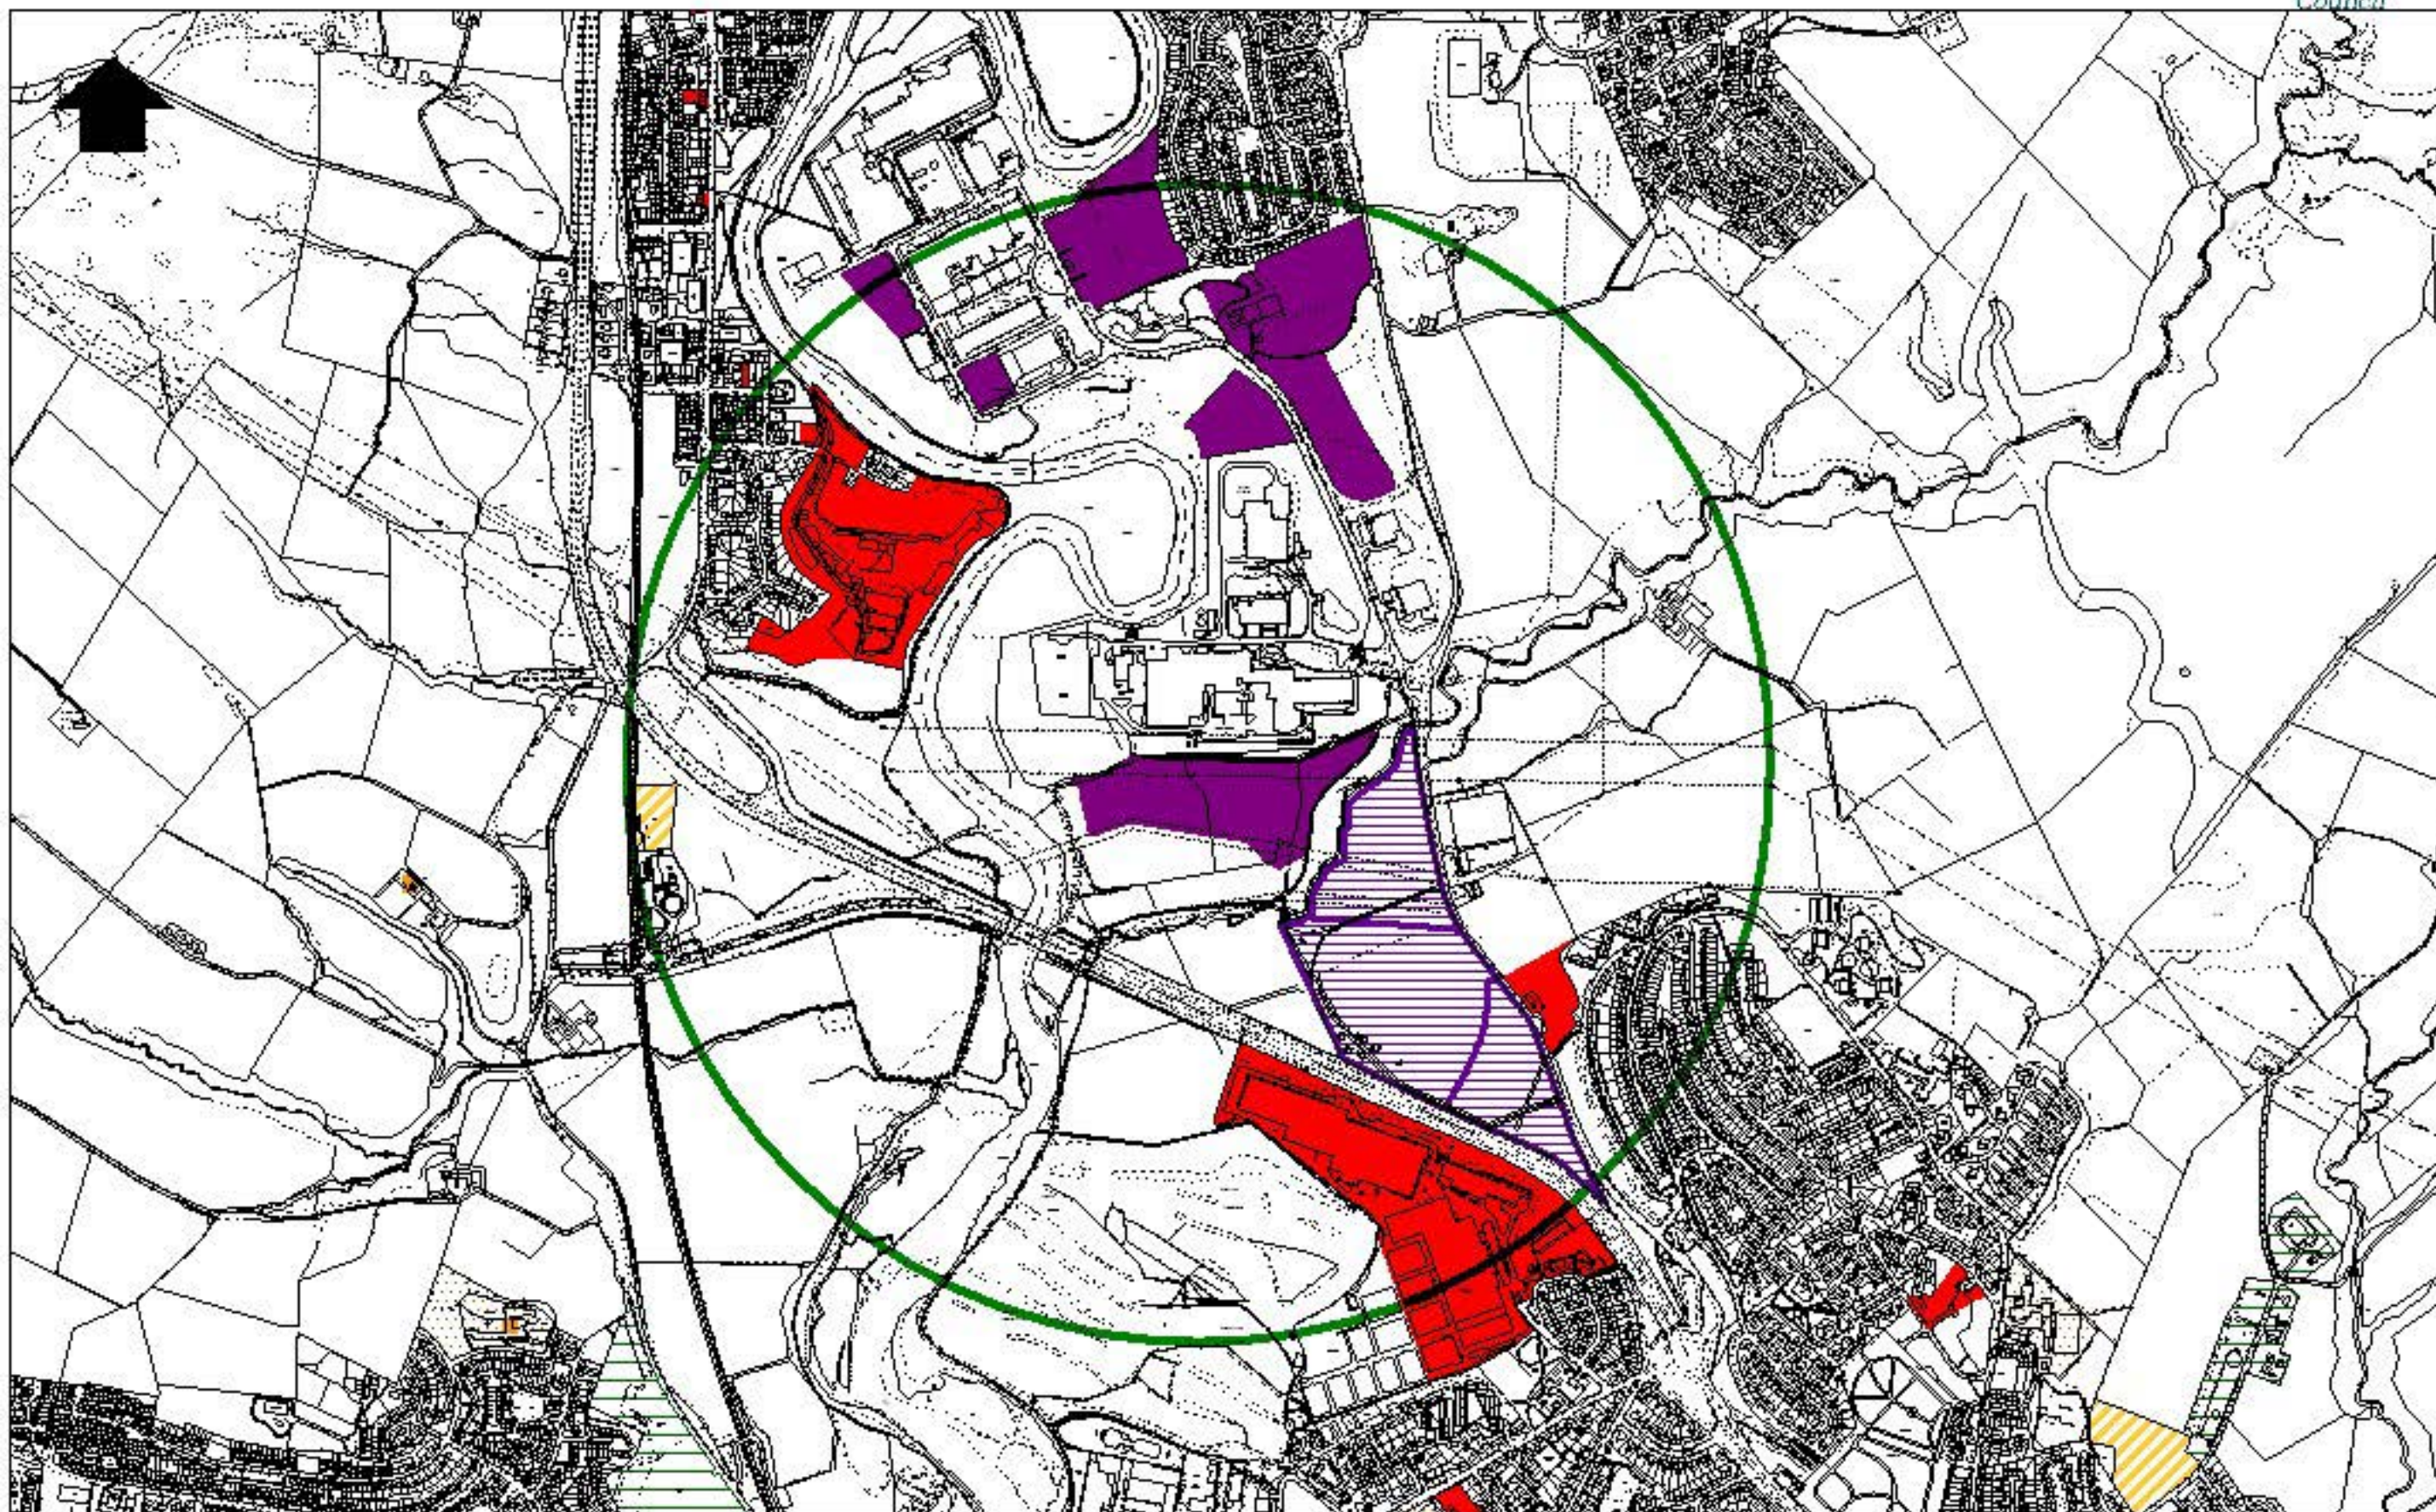

Map Ref : NS3977

Map No :

Reproduced from the Ordnance Survey mapping with the permission of the Controller of Her Majesty's Stationery Office (C) Crown Copyright. Unauthorised reproduction infringes Crown Copyright and may lead to prosecution or civil proceedings. West Dunbartonshire Council License No. 100020790

Date : 18/12/2007

Scale : 1:15000

Map Ref : NS4074

Map No :

Reproduced from the Ordnance Survey mapping with the permission of the Controller of Her Majesty's Stationery Office (C) Crown Copyright. Unauthorised reproduction infringes Crown Copyright and may lead to prosecution or civil proceedings. West Dunbartonshire Council License No. 100020790

Date : 18/12/2007

Scale : 1:15000