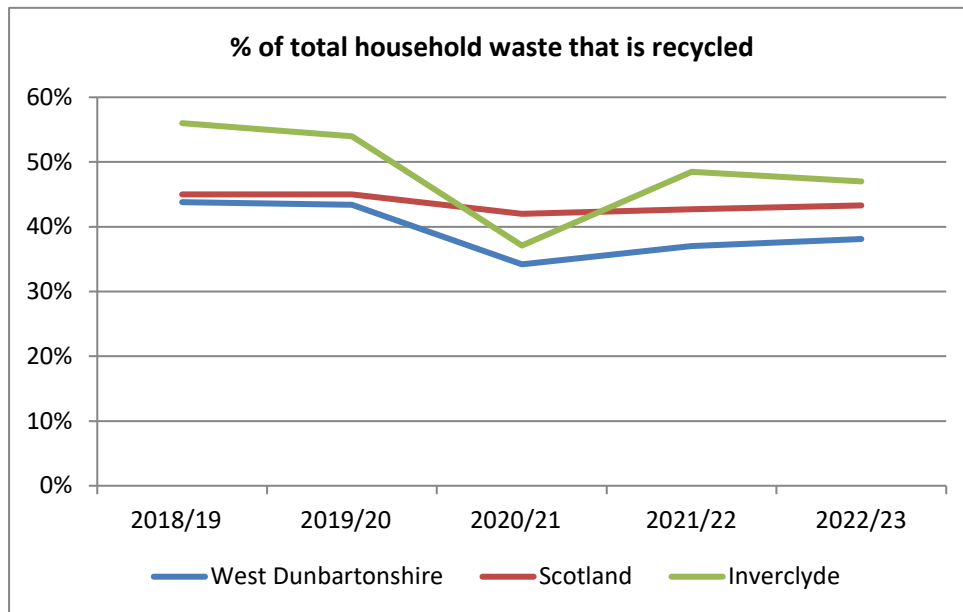

### Objective 2:

Our Environment -  
A Greener Future

### Indicator:

% of household waste that is recycled

### Target:

60%