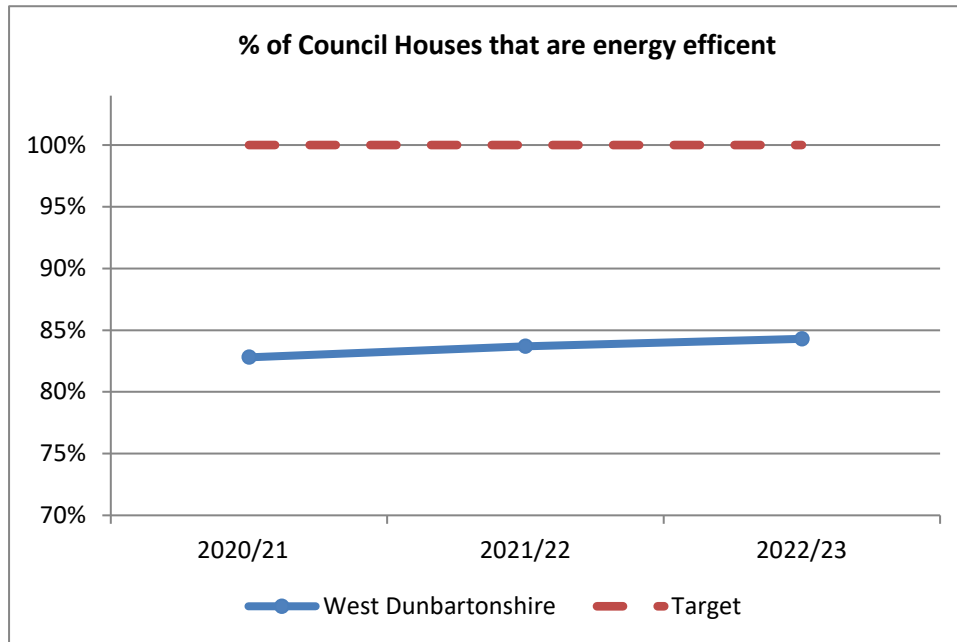

Priority 2

Objective 2:

Our Environment -
A Greener Future

Indicator:

% of Council Houses that are energy efficient

Target:

100%

What does the data say?

The data shows that performance has improved slightly in each of the last 2 years, but currently the target is not being met.

Work continues each year to increase the number of homes meeting the energy efficiency standard for social housing EESSH.