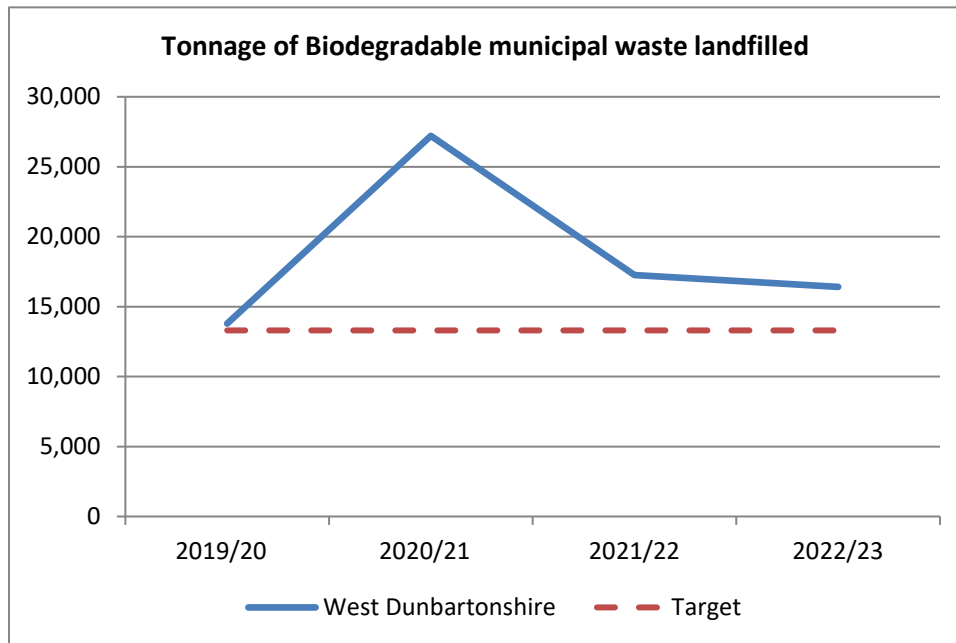

Priority 2

Objective 2:

Our Environment -
A Greener Future

Indicator:

Tonnage of Biodegradable municipal
waste landfilled

Target:

13,300 tonnes

What does the data say?

Results for 2022/23 show that the landfilled biodegradable waste continues to fall but is still above the target set.

There were 861 fewer tonnes of bioegradeable waste landfilled in 2022/23 compared to the previous year. Continued improvement is needed to reach the target set.